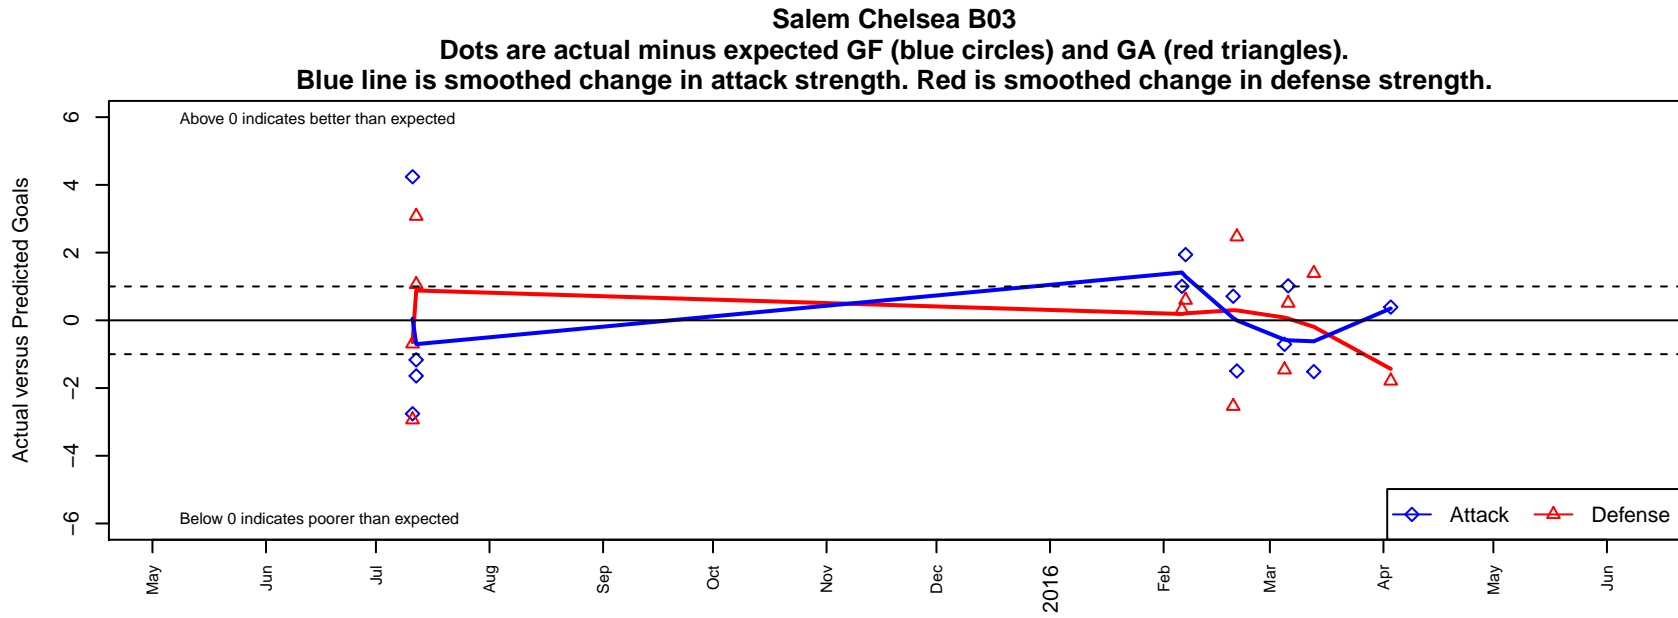

Salem Chelsea B03

4H Soccer Club
Salem, OR
B03 total strength=761
attack=1.57 defense=0.48
spr league = Spr OYS B03 Premier White

alt names used:
4-H Chelsea B03
4-H Chelsea BU12

Venues played:
2015 ETFC Adidas Cup U12
2015 Spr OYS B03 Premier White

**attack and defense variance (black dot)
relative to other teams
and top 10 in region**

**attack and defense rating
relative to others at age
and all opponents in last 13 months**

**attack and defense rating
relative to others at age
and all opponents in last 13 months**

Performance relative to 13 month average

Performance relative to 13 month average

Distribution of opponents
 Red = Lose zone, Blue = Win zone, Green = Even
 Black line separates win/lose zones

lot. A=Neither has attack advantage, B=Opponent has both attack and defense advantage, C=Opponent has both attack and defense disadvantage, D=Both have